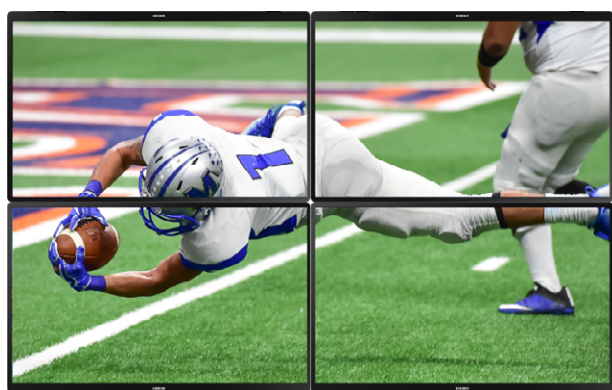

Signage

Corporate

Retail

Bar/Restaurant

# COMPLETE VIDEO WALL SYSTEM WITH ANY DISPLAY

Multiple Video Wall Modes with Individual Matrix Switching Mode, Seamless Switching, Bezel Control, and Top Panel Flip

## KD-VW4x4Pro

4x4 Video Wall Processor, Seamless Presentation Matrix Switcher. Features 8 Video Wall Modes up to 2x2 displays.

VIDEO WALL MODES

Watch & Learn  
Product Overview  
In-Depth Training