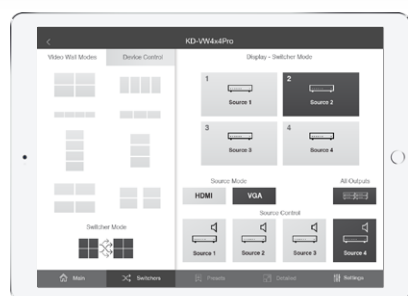

# COMPLETE VIDEO WALL SYSTEM WITH ANY DISPLAY

Multiple Video Wall Modes with Individual Matrix Switching Mode, Seamless Switching, Bezel Control, and Top Panel Flip

## KD-VW4x4Pro

4x4 Video Wall Processor, Seamless Presentation Matrix Switcher. Features 8 Video Wall Modes up to 2x2 displays.

VIDEO WALL MODES

Watch & Learn  
Product Overview  
In-Depth Training

### Integration Example: Digital Signage

#### Key Digital® iOS App

- ▶ **Scan & Connect:** Access & Control KD-MLV4x2Pro via TCP/IP with FREE Key Digital® App automatically, while providing clean, easy-to-use User Interface
- ▶ **MultiView Controls:** Assign sources, modify displays, control bezels and screen modes